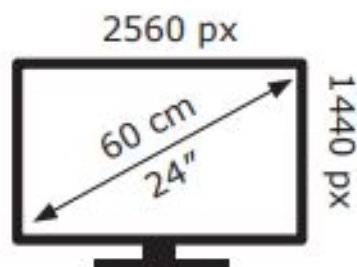

ENERG

HP, Inc.

Z24q G3(HSD-0122-W)

20 kWh/1000h

ABCDEF**G**

30 kWh/1000h

2019/2013