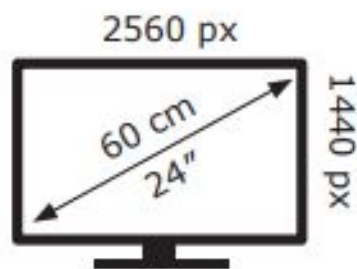

ENERG

HP, Inc.

Z24q G3(HSD-0122-W)

20 kWh/1000h

ABCDEF**G**

30 kWh/1000h

2019/2013