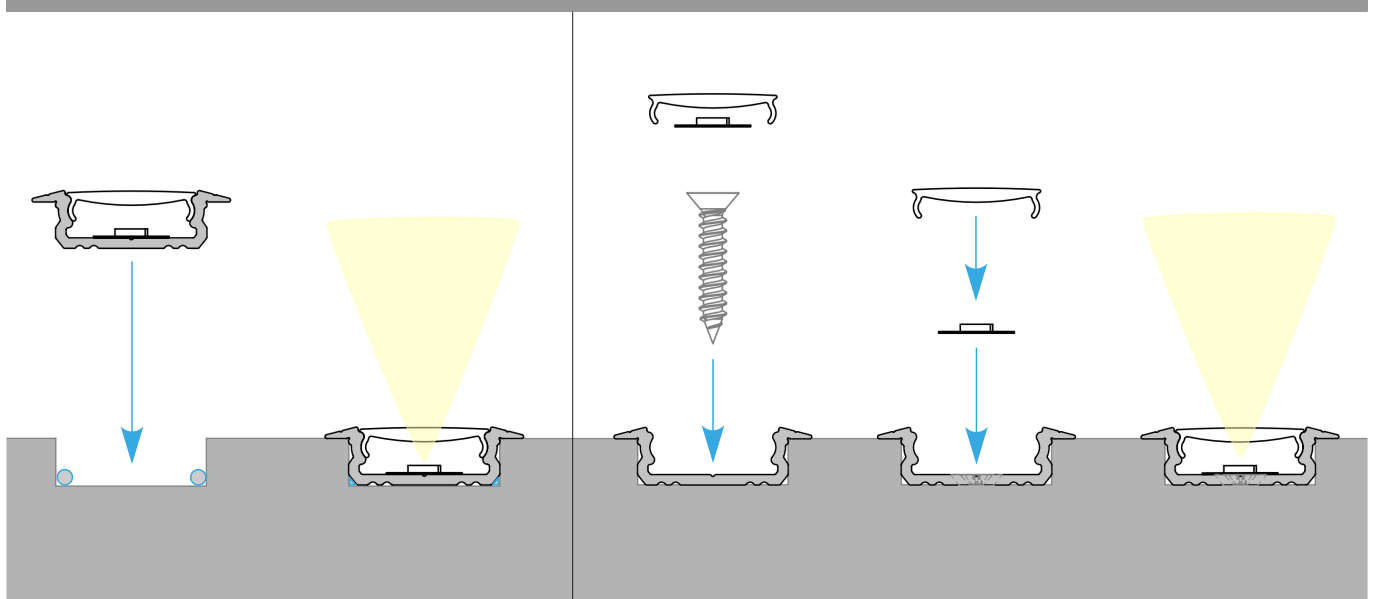

recessed LED profile

GLG1

Main features:

- compact size
- excellent heat dissipation
- designed and manufactured in the EU
- easy to install and remove the cover

Application:

- home and shop furniture lighting
- decorative and lighting installations
- for precise detail illumination
- installation in stairs and cavities

Available colors

-  raw aluminum
-  silver anodized
-  white powder coated
-  black powder coated

Additional information

Profile type	recessed standard
LED strip width	max. 12mm
Standard lengths	1000mm, 2020mm, 3000mm
Installation method	screws, glue

Dimensions [mm]:

Installation scheme

Example of assembly with adhesive.

Example of screw installation.

Product code

* **AS** - silver anodized, **LB** - black powder coated, **LW** - white powder coated, **RW** - raw aluminum

* **1000** - 1m, **2020** - 2.02m, **3000** - 3m, ** 1set of end caps include: 2x end cap with hole