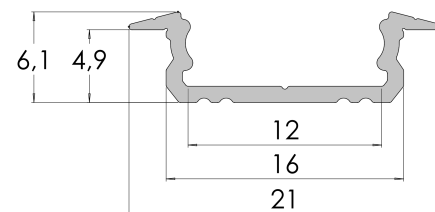

recessed LED profile

GLG1

Main features:

- compact size
- excellent heat dissipation
- designed and manufactured in the EU
- easy to install and remove the cover

Application:

- home and shop furniture lighting
- decorative and lighting installations
- for precise detail illumination
- installation in stairs and cavities

Available colors

-  raw aluminum
-  silver anodized
-  white powder coated
-  black powder coated

Additional information

Profile type	recessed standard
LED strip width	max. 12mm
Standard lengths	1000mm, 2020mm, 3000mm
Installation method	screws, glue

Dimensions [mm]:

Installation scheme

Example of assembly with adhesive.

Example of screw installation.

Product code

* **AS** - silver anodized, **LB** - black powder coated, **LW** - white powder coated, **RW** - raw aluminum

* **1000** - 1m, **2020** - 2.02m, **3000** - 3m, ** 1set of end caps include: 2x end cap with hole