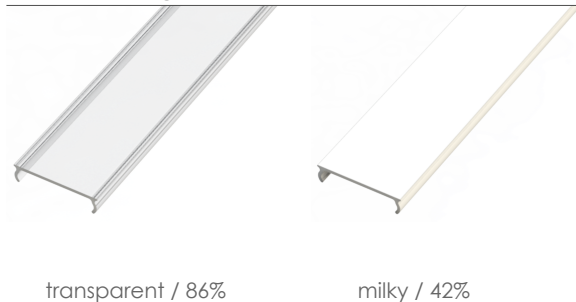

recessed LED profile

GLG1

Main features:

- compact size
- excellent heat dissipation
- designed and manufactured in the EU
- easy to install and remove the cover

Application:

- home and shop furniture lighting
- decorative and lighting installations
- for precise detail illumination
- installation in stairs and cavities

Available colors

-  raw aluminum
-  silver anodized
-  white powder coated
-  black powder coated

Additional information

Profile type	recessed standard
LED strip width	max. 12mm
Standard lengths	1000mm, 2020mm, 3000mm
Installation method	screws, glue

Dimensions [mm]:

Installation scheme

Example of assembly with adhesive.

Example of screw installation.

Product code

* **AS** - silver anodized, **LB** - black powder coated, **LW** - white powder coated, **RW** - raw aluminum

** **1000** - 1m, **2020** - 2,02m, **3000** - 3m

Available accessories

Professional polycarbonate covers (PC) / light transmittance

PVC covers / light transmittance

Endcaps

grey, black, white

Detailed accessory list