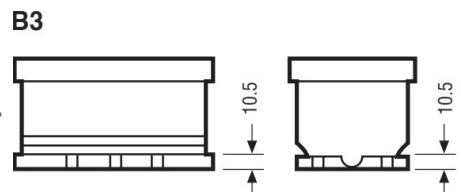

Battery Hold-down

Data Sheet generated on 28/11/2023 - E&OE