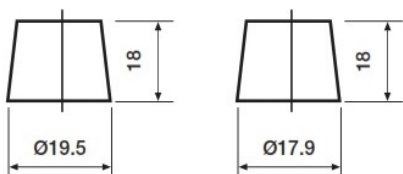

Terminal Type

T1

Standard DIN Post

Positive Terminal

Negative Terminal