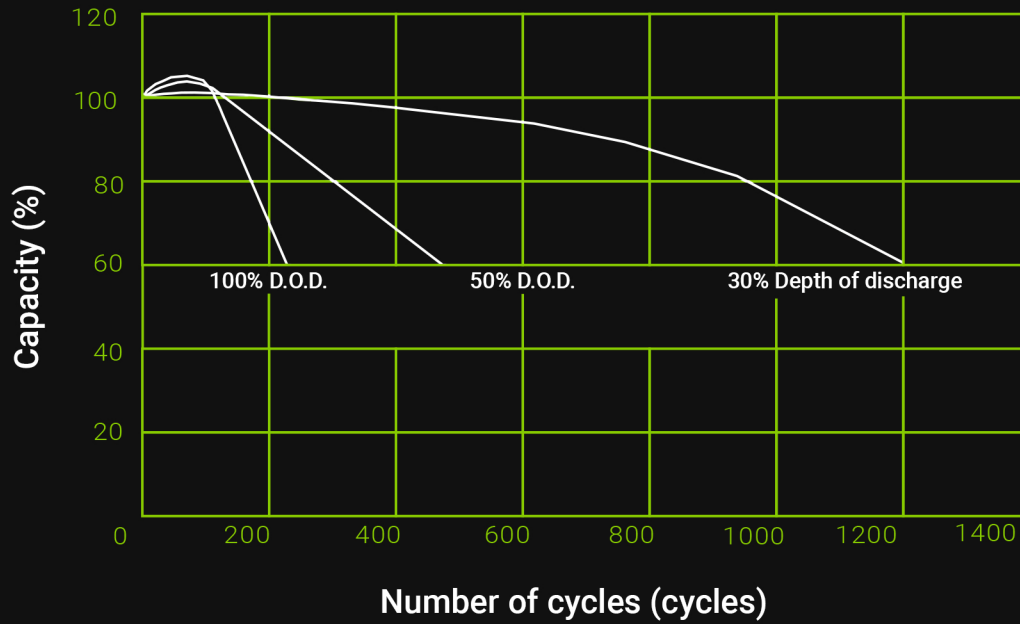

Green Cell

GC AGM07

Product card

Electrical Specification:

Capacity 25°C (77°F)	20hour rate(0.6A)	12.0Ah
	27min rate(12A)	5.4Ah
	7min rate(36A)	4.2Ah
Capacity Affected by Temperature (20hour rate)	40°C (104°F)	102%
	25°C (77°F)	100%
	0°C (32°F)	85%
	-15°C (5°F)	65%
Internal Resistance	full charged battery 25°C (77°F)	20mΩ
Self-Discharge at 25°C (77°F)	Capacity after 3 month storage	91 %
	Capacity after 6 month storage	82 %
	Capacity after 12 month storage	64 %

Charge (constant Voltage)	Cycle	Initial Charging Current less than 3.6A Voltage 14.40 - 14.90V
	Float	Voltage 13.50 - 13.80V

Cycle service life in relation to depth of discharge:

Discharge Characteristics after fully charged (25°C, 77°F):

Constant Current (Amp) and Constant Power (watt) Discharge Table at 25°C (77°F):

time		5min	10min	15min	30min	1h	2h	3h	4h	5h	10h	20h
9.60V	A	46.32	29.30	23.20	12.85	7.92	4.33	3.13	2.51	2.12	1.14	0.62
	W	517.12	330.08	263.60	147.34	91.59	50.44	36.72	29.60	25.24	13.62	7.40
9.90V	A	44.88	28.40	22.60	12.53	7.74	4.28	3.08	2.47	2.10	1.14	0.62
	W	501.22	320.06	256.87	143.67	89.54	49.90	36.17	29.19	24.96	13.57	7.37
10.20V	A	42.84	27.14	21.76	12.20	7.56	4.24	3.04	2.44	2.08	1.13	0.61
	W	478.61	305.97	247.41	140.00	87.48	49.36	35.62	28.77	24.69	13.53	7.34
10.50V	A	40.80	25.88	20.92	11.88	7.38	4.16	3.01	2.41	2.05	1.13	0.60
	W	455.98	291.87	237.94	136.33	85.43	48.54	35.35	28.50	24.41	13.49	7.17
10.80V	A	38.57	24.36	19.72	11.44	7.16	4.07	2.93	2.35	1.98	1.10	0.59
	W	431.19	274.78	224.37	131.29	82.96	47.43	34.37	27.80	23.56	13.10	7.03

Physical specification:

Nominal Voltage		12V
Nominal Capacity(20HR)		12AH
Dimensions	Length	151±1 mm (5.95 inches)
	Width	98±1 mm (3.86 inches)
	Container Height	95±2 mm (3.74 inches)
	Total Height	101±2 mm (3.98 inches)
Weight		Approx 3.3kg±4% (7.26 lbs±4%)
Standard terminal		F1/F2