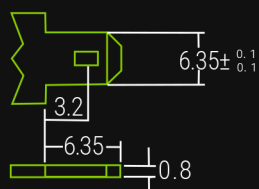

Physical specification:

Nominal Voltage		12V
Nominal Capacity(20HR)		12AH
Dimensions	Length	151±1 mm (5.95 inches)
	Width	98±1 mm (3.86 inches)
	Container Height	95±2 mm (3.74 inches)
	Total Height	101±2 mm (3.98 inches)
Weight		Approx 3.3kg±4% (7.26 lbs±4%)
Standard terminal		F1/F2

Dimensions (mm):

Terminal type:

Standard Terminal
F1 (Fasten Tab No.187A)

Standard Terminal
F2 (Fasten Tab No.250A)

(in mm)