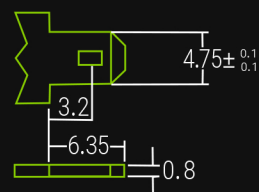

Green Cell

GC AGM07

Product card

Electrical Specification:

Capacity 25°C (77°F)	20hour rate(0.6A)	12.0Ah
	27min rate(12A)	5.4Ah
	7min rate(36A)	4.2Ah
Capacity Affected by Temperature (20hour rate)	40°C (104°F)	102%
	25°C (77°F)	100%
	0°C (32°F)	85%
	-15°C (5°F)	65%
Internal Resistance	full charged battery 25°C (77°F)	20mΩ
Self-Discharge at 25°C (77°F)	Capacity after 3 month storage	91 %
	Capacity after 6 month storage	82 %
	Capacity after 12 month storage	64 %

Constant Current (Amp) and Constant Power (watt) Discharge Table at 25°C (77°F):

time		5min	10min	15min	30min	1h	2h	3h	4h	5h	10h	20h
9.60V	A	46.32	29.30	23.20	12.85	7.92	4.33	3.13	2.51	2.12	1.14	0.62
	W	517.12	330.08	263.60	147.34	91.59	50.44	36.72	29.60	25.24	13.62	7.40
9.90V	A	44.88	28.40	22.60	12.53	7.74	4.28	3.08	2.47	2.10	1.14	0.62
	W	501.22	320.06	256.87	143.67	89.54	49.90	36.17	29.19	24.96	13.57	7.37
10.20V	A	42.84	27.14	21.76	12.20	7.56	4.24	3.04	2.44	2.08	1.13	0.61
	W	478.61	305.97	247.41	140.00	87.48	49.36	35.62	28.77	24.69	13.53	7.34
10.50V	A	40.80	25.88	20.92	11.88	7.38	4.16	3.01	2.41	2.05	1.13	0.60
	W	455.98	291.87	237.94	136.33	85.43	48.54	35.35	28.50	24.41	13.49	7.17
10.80V	A	38.57	24.36	19.72	11.44	7.16	4.07	2.93	2.35	1.98	1.10	0.59
	W	431.19	274.78	224.37	131.29	82.96	47.43	34.37	27.80	23.56	13.10	7.03

Physical specification:

Nominal Voltage		12V
Nominal Capacity(20HR)		12AH
Dimensions	Length	151±1 mm (5.95 inches)
	Width	98±1 mm (3.86 inches)
	Container Height	95±2 mm (3.74 inches)
	Total Height	101±2 mm (3.98 inches)
Weight		Approx 3.3kg±4% (7.26 lbs±4%)
Standard terminal		F1/F2

Dimensions (mm):

Terminal type:

Standard Terminal
F1 (Fasten Tab No.187A)

Standard Terminal
F2 (Fasten Tab No.250A)

(in mm)