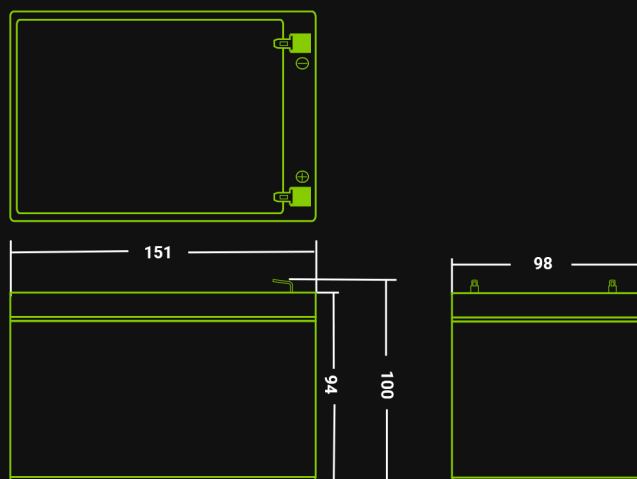

Green Cell

GC AGM07

Product card

Electrical Specification:

Capacity 25°C (77°F)	20hour rate(0.6A)	12.0Ah
	27min rate(12A)	5.4Ah
	7min rate(36A)	4.2Ah
Capacity Affected by Temperature (20hour rate)	40°C (104°F)	102%
	25°C (77°F)	100%
	0°C (32°F)	85%
	-15°C (5°F)	65%
Internal Resistance	full charged battery 25°C (77°F)	20mΩ
Self-Discharge at 25°C (77°F)	Capacity after 3 month storage	91 %
	Capacity after 6 month storage	82 %
	Capacity after 12 month storage	64 %

Constant Current (Amp) and Constant Power (watt) Discharge Table at 25°C (77°F):

time		5min	10min	15min	30min	1h	2h	3h	4h	5h	10h	20h
9.60V	A	46.32	29.30	23.20	12.85	7.92	4.33	3.13	2.51	2.12	1.14	0.62
	W	517.12	330.08	263.60	147.34	91.59	50.44	36.72	29.60	25.24	13.62	7.40
9.90V	A	44.88	28.40	22.60	12.53	7.74	4.28	3.08	2.47	2.10	1.14	0.62
	W	501.22	320.06	256.87	143.67	89.54	49.90	36.17	29.19	24.96	13.57	7.37
10.20V	A	42.84	27.14	21.76	12.20	7.56	4.24	3.04	2.44	2.08	1.13	0.61
	W	478.61	305.97	247.41	140.00	87.48	49.36	35.62	28.77	24.69	13.53	7.34
10.50V	A	40.80	25.88	20.92	11.88	7.38	4.16	3.01	2.41	2.05	1.13	0.60
	W	455.98	291.87	237.94	136.33	85.43	48.54	35.35	28.50	24.41	13.49	7.17
10.80V	A	38.57	24.36	19.72	11.44	7.16	4.07	2.93	2.35	1.98	1.10	0.59
	W	431.19	274.78	224.37	131.29	82.96	47.43	34.37	27.80	23.56	13.10	7.03

Physical specification:

Nominal Voltage		12V
Nominal Capacity(20HR)		12AH
Dimensions	Length	151±1 mm (5.95 inches)
	Width	98±1 mm (3.86 inches)
	Container Height	95±2 mm (3.74 inches)
	Total Height	101±2 mm (3.98 inches)
Weight		Approx 3.3kg±4% (7.26 lbs±4%)
Standard terminal		F1/F2

Dimensions (mm):

Terminal type:

Standard Terminal
F1 (Fasten Tab No.187A)

Standard Terminal
F2 (Fasten Tab No.250A)

(in mm)