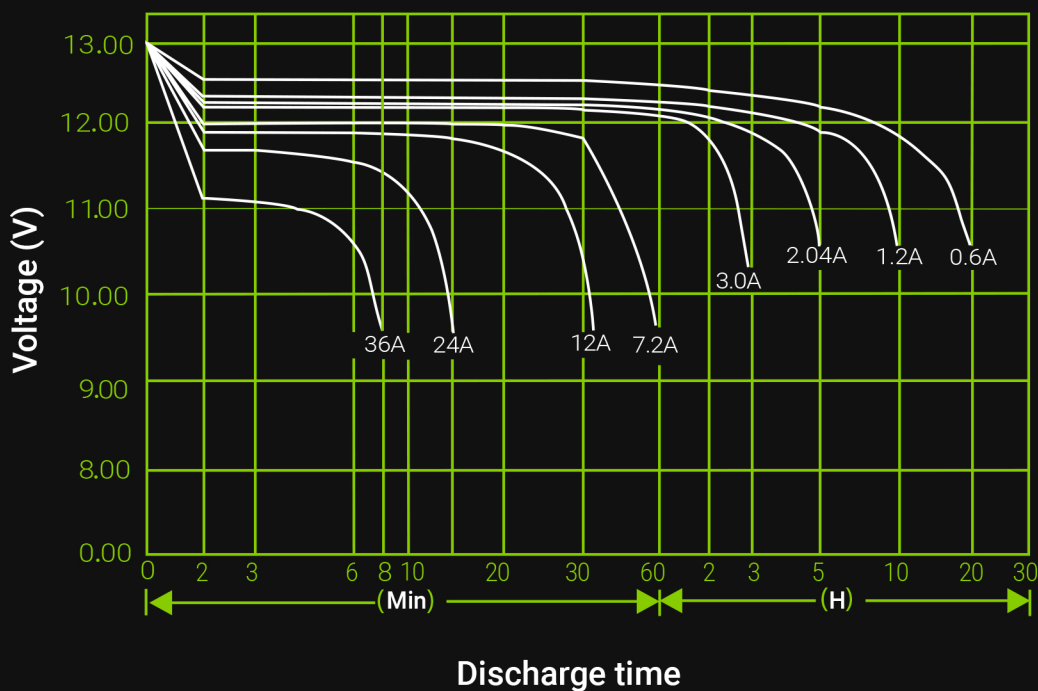

Green Cell

GC AGM07

Product card

Electrical Specification:

Capacity 25°C (77°F)	20hour rate(0.6A)	12.0Ah
	27min rate(12A)	5.4Ah
	7min rate(36A)	4.2Ah
Capacity Affected by Temperature (20hour rate)	40°C (104°F)	102%
	25°C (77°F)	100%
	0°C (32°F)	85%
	-15°C (5°F)	65%
Internal Resistance	full charged battery 25°C (77°F)	20mΩ
Self-Discharge at 25°C (77°F)	Capacity after 3 month storage	91 %
	Capacity after 6 month storage	82 %
	Capacity after 12 month storage	64 %

Charge (constant Voltage)	Cycle	Initial Charging Current less than 3.6A Voltage 14.40 - 14.90V
	Float	Voltage 13.50 - 13.80V

Cycle service life in relation to depth of discharge:

Discharge Characteristics after fully charged (25°C, 77°F):

Constant Current (Amp) and Constant Power (watt) Discharge Table at 25°C (77°F):

time		5min	10min	15min	30min	1h	2h	3h	4h	5h	10h	20h
9.60V	A	46.32	29.30	23.20	12.85	7.92	4.33	3.13	2.51	2.12	1.14	0.62
	W	517.12	330.08	263.60	147.34	91.59	50.44	36.72	29.60	25.24	13.62	7.40
9.90V	A	44.88	28.40	22.60	12.53	7.74	4.28	3.08	2.47	2.10	1.14	0.62
	W	501.22	320.06	256.87	143.67	89.54	49.90	36.17	29.19	24.96	13.57	7.37
10.20V	A	42.84	27.14	21.76	12.20	7.56	4.24	3.04	2.44	2.08	1.13	0.61
	W	478.61	305.97	247.41	140.00	87.48	49.36	35.62	28.77	24.69	13.53	7.34
10.50V	A	40.80	25.88	20.92	11.88	7.38	4.16	3.01	2.41	2.05	1.13	0.60
	W	455.98	291.87	237.94	136.33	85.43	48.54	35.35	28.50	24.41	13.49	7.17
10.80V	A	38.57	24.36	19.72	11.44	7.16	4.07	2.93	2.35	1.98	1.10	0.59
	W	431.19	274.78	224.37	131.29	82.96	47.43	34.37	27.80	23.56	13.10	7.03

Physical specification:

Nominal Voltage		12V
Nominal Capacity(20HR)		12AH
Dimensions	Length	151±1 mm (5.95 inches)
	Width	98±1 mm (3.86 inches)
	Container Height	95±2 mm (3.74 inches)
	Total Height	101±2 mm (3.98 inches)
Weight		Approx 3.3kg±4% (7.26 lbs±4%)
Standard terminal		F1/F2