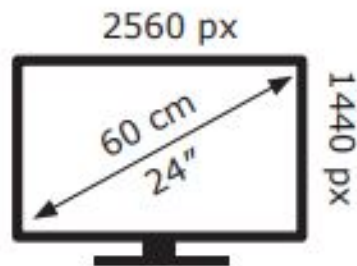

ENERG

HP, Inc.

Z24q G3(HSD-0122-W)

20 kWh/1000h

ABCDEF**G**

30 kWh/1000h

2019/2013