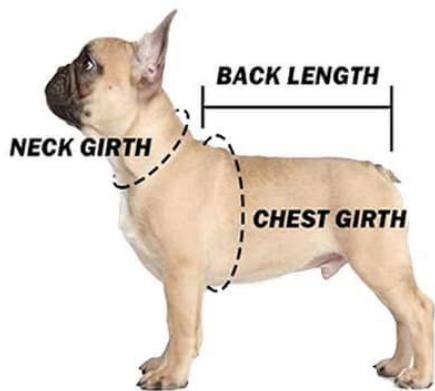

SIZE CHART

SIZE	Back Length	Chest Girth	Neck Girth
XS	21cm	31cm	24cm
S	25cm	36cm	27cm
M	29cm	42cm	30cm
L	33cm	48cm	33cm
XL	36cm	54cm	36cm
XXL	40cm	59cm	41cm

Tips:

- Please add **1-2 inch** during measurement to choose size.
- It is best to choose according to the dog's **Back Length**, **Chest Girth** and **Neck Girth**.