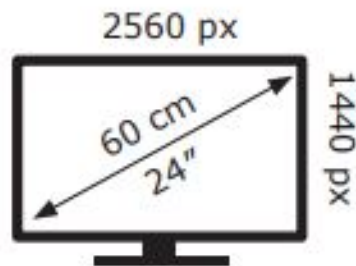

ENERG

HP, Inc.

Z24q G3(HSD-0122-W)

20 kWh/1000h

ABCDEF**G**

30 kWh/1000h

2019/2013