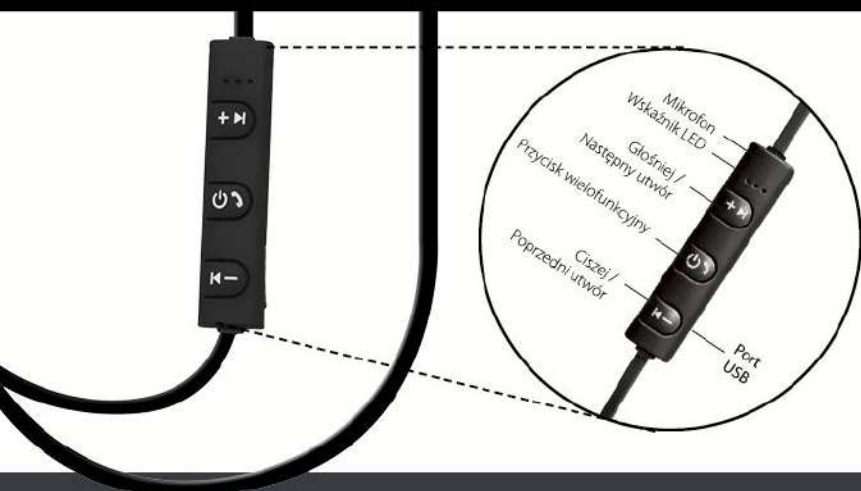

Specyfikacja

- Bluetooth 4.1
- zasięg do 10 m
- wsparcie A2DP, AVRCP, HSP, HFD
- czas rozmowy / muzyki do 5 godzin
- czas gotowości do 180 godzin

Features

- lightweight wireless earphones
- ideal for running
- additional earbuds
- emit sound adapted to human hearing
- convenient operation
- built in microphone
- built in battery
- voice instructions allowing easy use
- pleasant to the touch rubber coating

Specification

- Bluetooth 4.1
- up to 10 meters
- support A2DP, AVRCP, HSP, HFD
- talk time / music up to 5 hours
- standby time to 180 hours

Słuchawki BLOW Bluetooth

Kod: 32-776#

Kod kreskowy:

5 1900804 081494