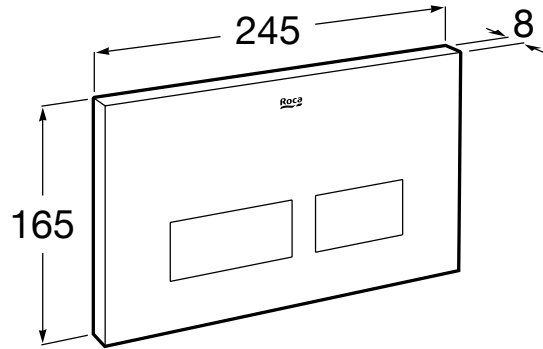

IN-WALL

Operating plate AC4

PRICE (VAT INCLUDED)

BGN53.00 BGN.00

TECHNICAL DRAWINGS

FEATURES

Number of buttons: 2