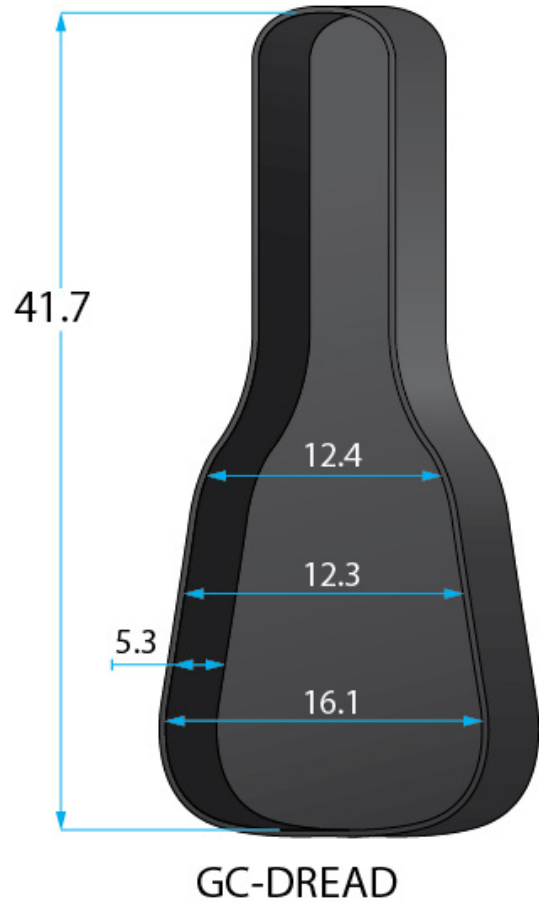

SPECIFICATION SHEET

* Dimensions Are Measured In Inches With No Interior Foam Compression

Interior Dimensions

BODY HEIGHT: 5.3

UPPER BOUT: 12.4

OVERALL LENGTH: 41.7

WAIST: 12.3

POCKET :6.5 X 5.1 X 2

LOWER BOUT:16.1

Exterior Dimensions

LENGTH:44.3

WIDTH : 18.5

HEIGHT: 7.4

WEIGHT: 9.04

GC:

- Hard Outer Shell Molded from Impact-Resistant ABS Plastic
- Interior storage compartment
- EPS Foam and Plush Lining Provide a Protective Interior
- Heavy-Duty Aluminum Valances
- Chrome Plated Lockable Latches