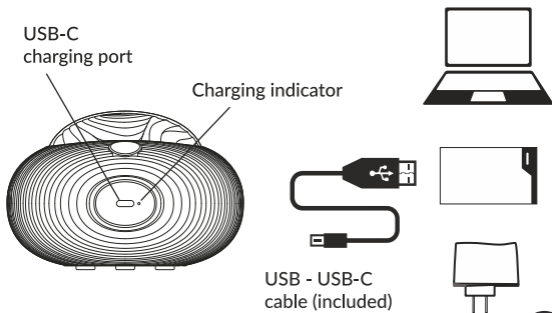

UFO
PROJECTOR
USER GUIDE

UFO Projector

Charging

The product has a built-in battery, please use a DC5V  1A adapter or a computer USB port when charging.

The charging indicator (shown below) lights up in red while charging and turns green when fully charged.