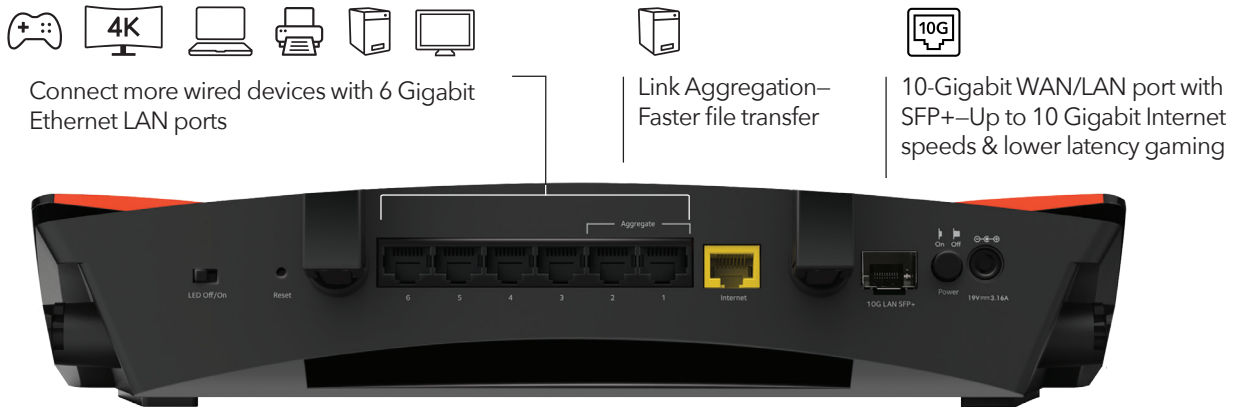

XR700 Nighthawk® Pro Gaming Router

Connection Diagram