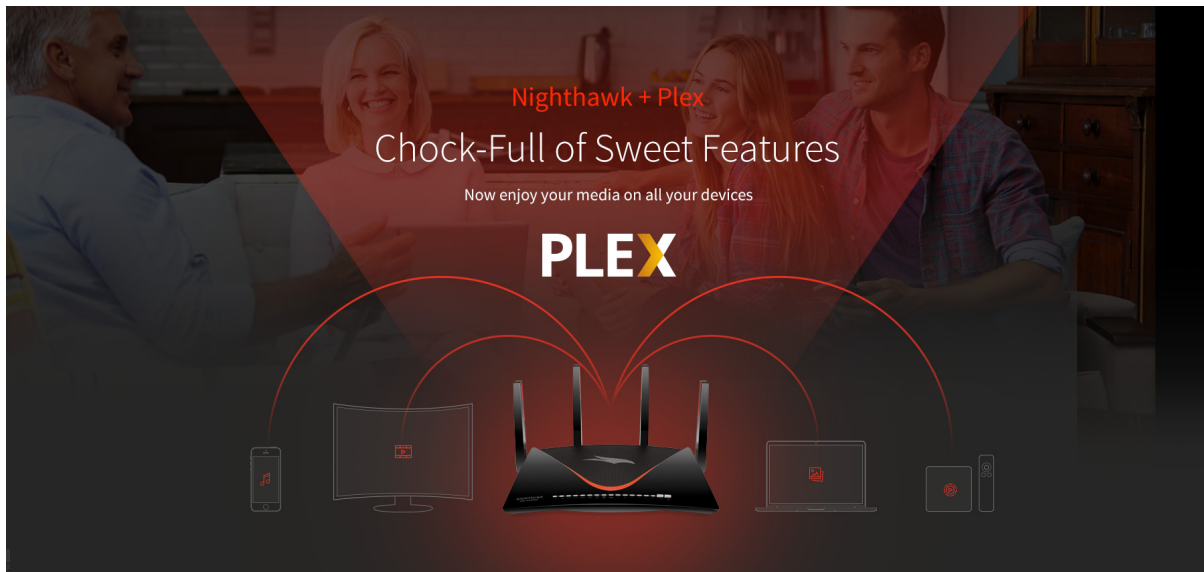

4K Video VR Backup

802.11ad	4.6 Gbps
Typical 11ac	1.3 Gbps

Fastest Wireless for Media Transfers and Backup

Don't wait to watch! Ultra-smooth 4K streaming, VR gaming, instant downloads and backup.

Don't Keep Waiting
Fastest Wireless for Media Transfers & Backup

Plex. All your movie, TV show, music, video, and photo collections at your fingertips. Anywhere, anytime. Serve all your media with Plex Media Server on your XR700 Nighthawk[®] Pro Gaming WiFi Router, without need for a computer.