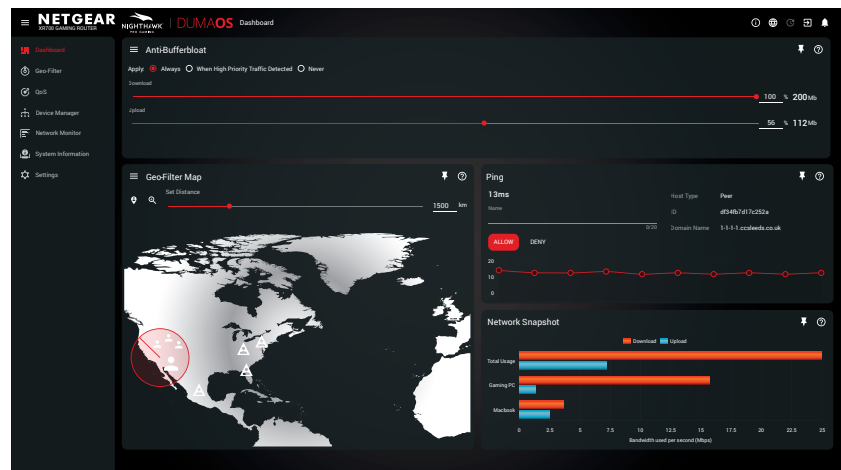

Hybrid VPN

Select which traffic to protect for privacy and which to pass through directly to avoid any lag or data charges with this flexible VPN client.

Guarantee Local Game Hosts

Geo-Filter lets you fix your gaming lag by limiting distance to servers or other players. You can get a guaranteed local connection and create a list of your preferred servers.

XR700 Nighthawk® Pro Gaming Router

Best-in-class Quality of Service (QoS)

Prioritize gaming devices and allocate bandwidth by device to eliminate lag due to queuing at the ISP network with Quality of Service (QoS). Control the maximum upload and download speeds per device on the network to minimize sudden lag spikes while gaming.

Interactive and Intuitive Dashboard

View real-time bandwidth utilization by device, ping and your favorite features.

XR700 Nighthawk[®] Pro Gaming Router

Speed

Get blazing fast WiFi and high-speed Gigabit Ethernet ports for all your gaming needs.

GAMING DASHBOARD—View real-time Internet & bandwidth usage, network map, & easily personalize settings for your gaming needs

GEO-FILTER—Get the best connection for your game with guaranteed nearby servers & players