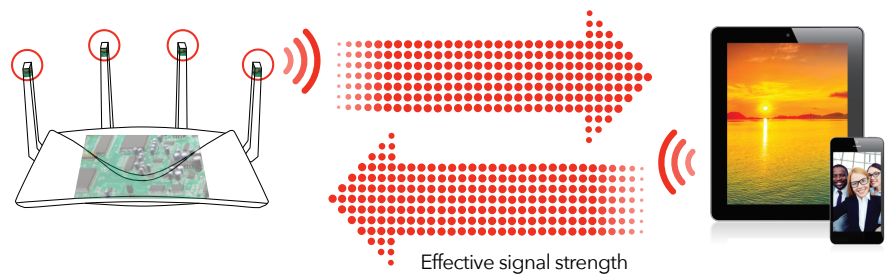

XR700 Nighthawk® Pro Gaming WiFi Router Active antennas compensate for weaker mobile device signals and effectively improve signal strength.