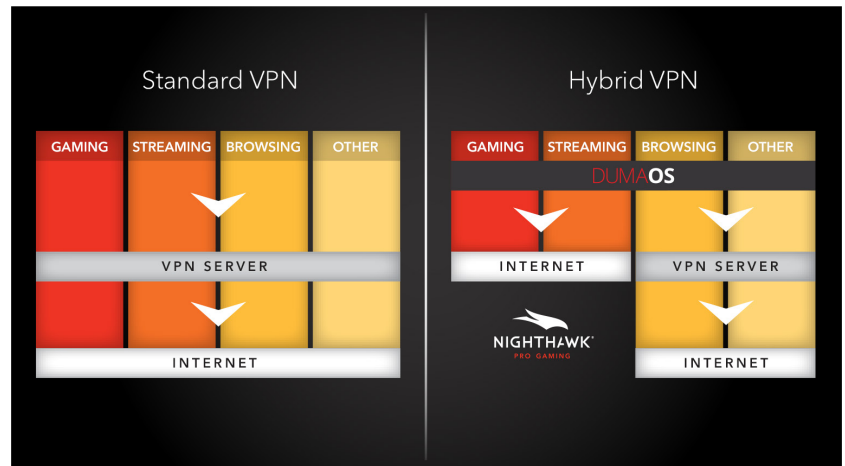

Advanced Gaming & Streaming

XR700 Nighthawk[®] Pro Gaming WiFi Router uses state-of-the-art software to optimize your internet connection by stabilizing ping, reducing lag spikes, and keeping you in the game with reliable

wired and wireless connectivity for fast-paced gaming. Personalize your gaming dashboard to view real-time bandwidth utilization by device, ping and many other parameters. Limit lag and get a

guaranteed local connection with Geo-Filter or enable Quality of Service to ensure gaming traffic is always prioritized and gets maximum bandwidth.

Hybrid VPN

Select which traffic to protect for privacy and which to pass through directly to avoid any lag or data charges with this flexible VPN client.

Guarantee Local Game Hosts

Geo-Filter lets you fix your gaming lag by limiting distance to servers or other players. You can get a guaranteed local connection and create a list of your preferred servers.

XR700 Nighthawk® Pro Gaming Router

Best-in-class Quality of Service (QoS)

Prioritize gaming devices and allocate bandwidth by device to eliminate lag due to queuing at the ISP network with Quality of Service (QoS). Control the maximum upload and download speeds per device on the network to minimize sudden lag spikes while gaming.