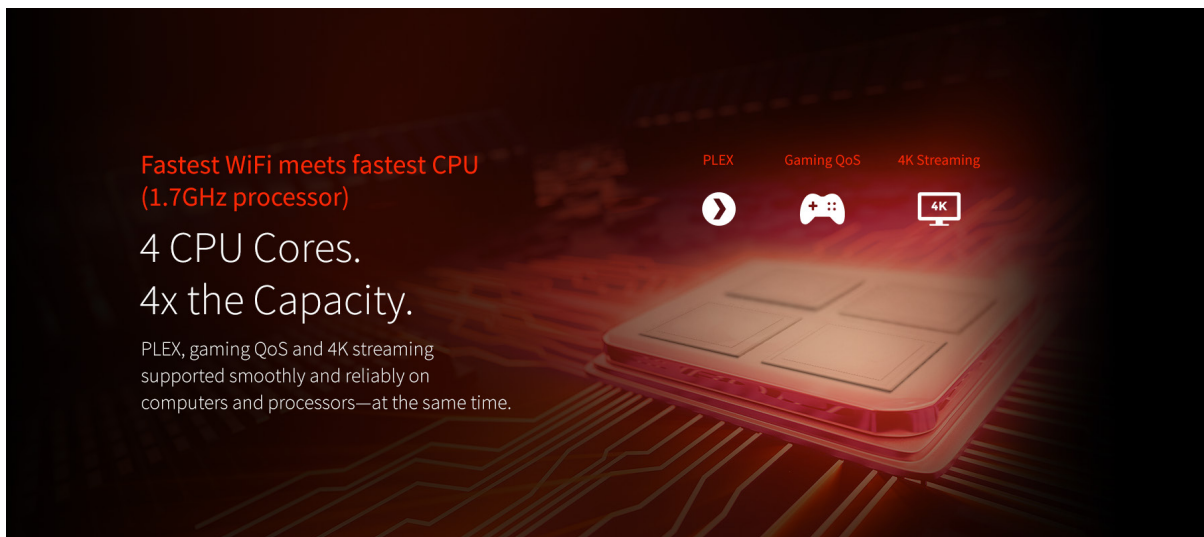

8sec vs 24sec*	21sec vs 64sec*	53sec vs 120sec*
Time to transfer a 3GB backup	Time to transfer a 8GB 4K movie file	Time to transfer a 20GB VR video

XR700 Nighthawk[®] Pro Gaming Router

Industry's First Gaming Router with Plex Media Server

Plex. All your movie, TV show, music, video, and photo collections at your fingertips. Anywhere, anytime. Serve all your media with Plex Media Server on your XR700 Nighthawk[®] Pro Gaming WiFi Router, without need for a computer.

Powerful Quad-core 1.7GHz Processor

Wired or wireless, the 1.7GHz quad-core processor boosts your network performance up to 7.2Gbps*.

XR700 Nighthawk® Pro Gaming Router

Enhanced Active Antennas

Each new generation of routers grows more powerful than the last, delivering stronger WiFi signals with greater range. At the same time, the WiFi signals on mobile devices are not getting more powerful. This difference in WiFi performance - a strong WiFi signal from the router and weaker ones from mobile devices - reduces overall WiFi range and speed.