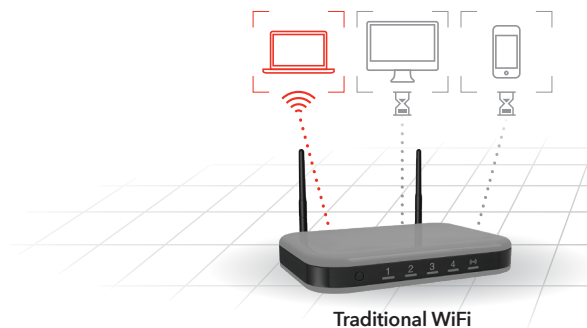

Multi-user MIMO (MU-MIMO)

Traditional WiFi routers can stream data to only one device in the home at a time. When multiple devices are connected to the router, each device needs to take its turn, and then wait before receiving more data. This can lead to slower network and Internet speeds. Using Multi-User MIMO technology, NETGEAR routers can stream data to multiple devices simultaneously. With MU-MIMO, your WiFi network can deliver faster throughput to every MU-MIMO connected device. That means faster downloads and smoother streaming for your devices.

Enjoy simultaneous streaming with MU-MIMO

Data sent to one device at a time