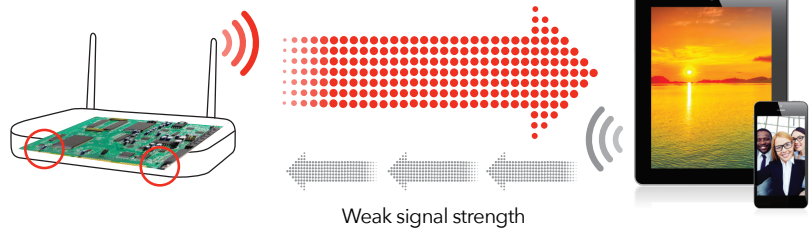

XR700 Nighthawk® Pro Gaming Router

Enhanced Active Antennas

Each new generation of routers grows more powerful than the last, delivering stronger WiFi signals with greater range. At the same time, the WiFi signals on mobile devices are not getting more powerful. This difference in WiFi performance - a strong WiFi signal from the router and weaker ones from mobile devices - reduces overall WiFi range and speed.

To meet this challenge, NETGEAR developed the industry's first Active Antennas technology. NETGEAR moved the WiFi amplifiers from their usual location, on the router's motherboard, up to the top of the antennas.

Active Antennas help improve WiFi performance by amplifying signals in the antenna itself. Thereby avoiding any signal loss during transmission between antenna

and router board, as well as avoiding any noise insertion from the router board components. This provides cleaner and stronger receive signals for amplification from your mobile devices.

In the XR700, enhanced Active Antennas also amplify the signals as they are sent to the devices thereby increasing overall range and throughput.

Traditional WiFi router has harder time receiving weaker mobile device signals.