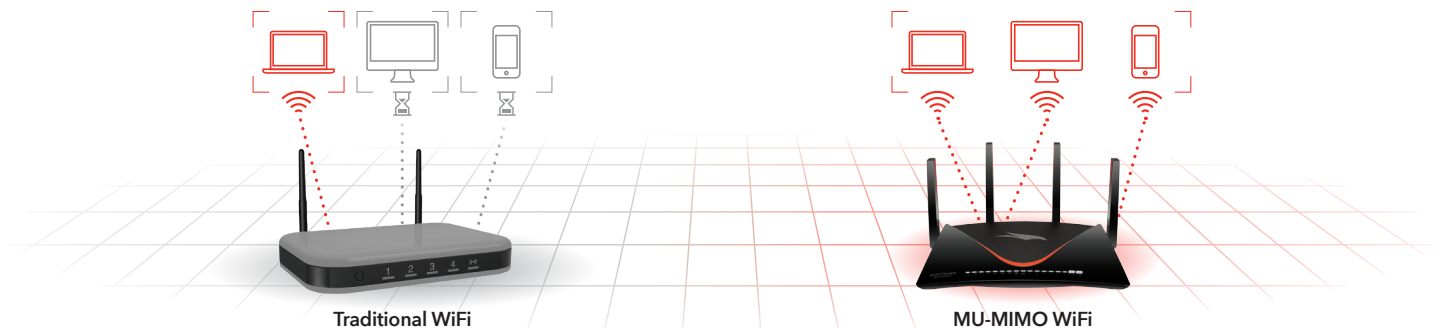

Active Antennas help improve WiFi performance by amplifying signals in the antenna itself. Thereby avoiding any signal loss during transmission between antenna

and router board, as well as avoiding any noise insertion from the router board components. This provides cleaner and stronger receive signals for amplification from your mobile devices.

In the XR700, enhanced Active Antennas also amplify the signals as they are sent to the devices thereby increasing overall range and throughput.

Traditional WiFi router has harder time receiving weaker mobile device signals.

XR700 Nighthawk® Pro Gaming WiFi Router Active antennas compensate for weaker mobile device signals and effectively improve signal strength.

Multi-user MIMO (MU-MIMO)

Traditional WiFi routers can stream data to only one device in the home at a time. When multiple devices are connected to the router, each device needs to take its turn, and then wait before receiving more data. This can lead to slower network and Internet speeds. Using Multi-User MIMO technology, NETGEAR routers can stream data to multiple devices simultaneously. With MU-MIMO, your WiFi network can deliver faster throughput to every MU-MIMO connected device. That means faster downloads and smoother streaming for your devices.

Enjoy simultaneous streaming with MU-MIMO

Data sent to one device at a time

Data sent to multiple devices simultaneously

The 10G Setup You've Been Waiting For

Now a router that you can use to create a perfect 10G gaming setup. Speed up the link between your router and gaming PC by running at up to 10 times faster while playing online. Go ahead and stream your gameplay in 4K on Twitch as you always wanted to. Paired with the Nighthawk Pro Gaming SX10 Multi-Gig Ethernet Switch, you'll have a 10G-capable network for all your gaming and streaming traffic. (Requires compatible SFP+ module such as AXM765 to convert SFP+ into 10GBase-T or DAC (not included).