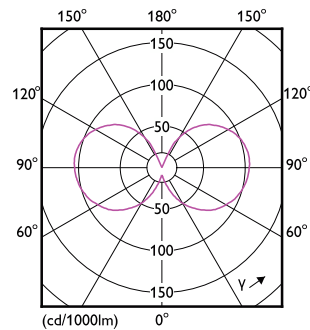

## Dimensional drawing

Product	D	C
CLA LEDCandle ND 4.3-40W E14 840 B35 CL	35 mm	97 mm

## Photometric data

Spectral Power Distribution Colour - CLA LEDCandle ND 4.3-40W E14 840 B35 CL

Accent Lighting Spots - CLA LEDCandle ND 4.3-40W E14 840 B35 CL

Light Distribution Diagram - CLA LEDCandle ND 4.3-40W E14 840 B35 CL