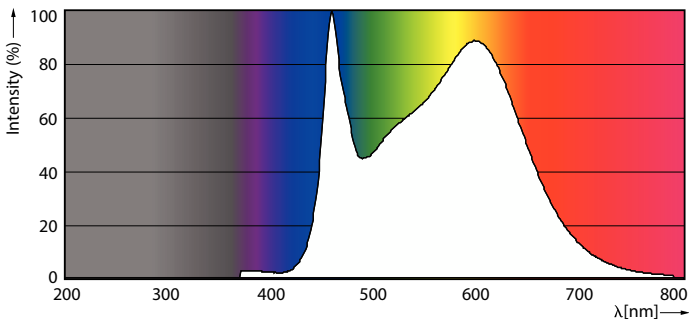

Classic filament LED candles and lusters

Approval and Application

Energy Efficiency Class	F
Energy Consumption kWh/1000 h	5 kWh
EPREL Registration Number	387417

Product Data

Order product name	CLA LEDCandle ND 4.3-40W E14 840 B35 CL
Full product name	CLA LEDCandle ND 4.3-40W E14 840 B35 CL
Full product code	871869964825100

Order code	929002024302
Material Nr. (12NC)	929002024302
Numerator - Quantity Per Pack	1
EAN/UPC - Product/Case	8718699648251
Numerator - Packs per outer box	10
EAN/UPC - Case	8718699648268

Dimensional drawing

Product	D	C
CLA LEDCandle ND 4.3-40W E14 840 B35 CL	35 mm	97 mm

Photometric data

Spectral Power Distribution Colour - CLA LEDCandle ND 4.3-40W E14 840 B35 CL