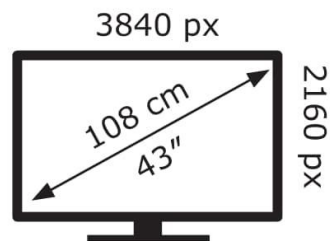

ENERG

TCL

43P638X1

48 kWh/1000h

ABCDEF **G**

74 kWh/1000h

2019/2013