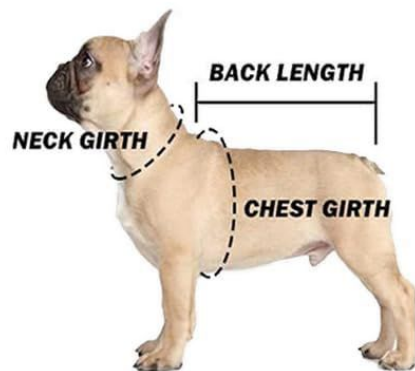

SIZE CHART

SIZE	Back Length	Chest Girth	Neck Girth
XS	21cm	31cm	24cm
S	25cm	36cm	27cm
M	29cm	42cm	30cm
L	33cm	48cm	33cm
XL	36cm	54cm	36cm
XXL	40cm	59cm	41cm

Tips:

- Please add **1-2 inch** during measurement to choose size.
- It is best to choose according to the dog's **Back Length, Chest Girth** and **Neck Girth**.