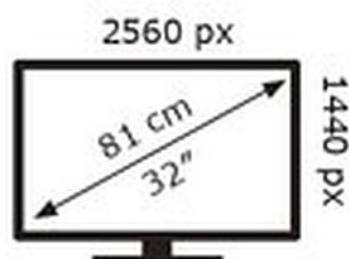

ENERGY

ASUS

XG32AQ

33 kWh/1000h

ABCDEF**G**

74 kWh/1000h

2019/2013