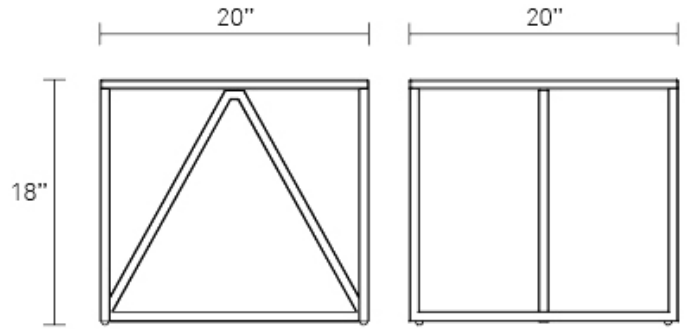

Strut Side Table

Structure and design are one with the Strut. A proud stance for any gathering. Powder-coated steel frame with polyurethane finish over MDF for the top. Shop the entire Strut Collection