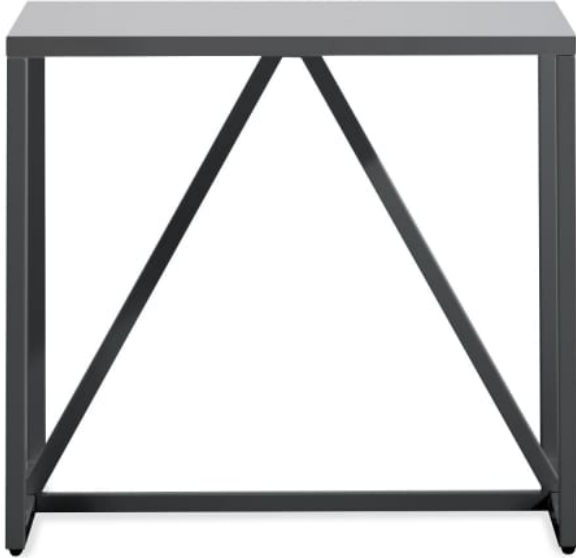

Strut Side Table

Structure and design are one with the Strut. A proud stance for any gathering. Powder-coated steel frame with polyurethane finish over MDF for the top. Shop the entire Strut Collection

NAVY

SLATE

WHITE

Product Details

- Lacquer on wood substrate with glossy polyurethane finish
- Powder-coated steel legs
- Assembly required

SR1-SIDTBL-NV

NAVY

\$399.00

SR1-SIDTBL-SL

SLATE

\$399.00

SR1-SIDTBL-WH

WHITE

\$399.00

Are you a trade professional? Visit bludot.com/trade-contract

BLUDOT.COM