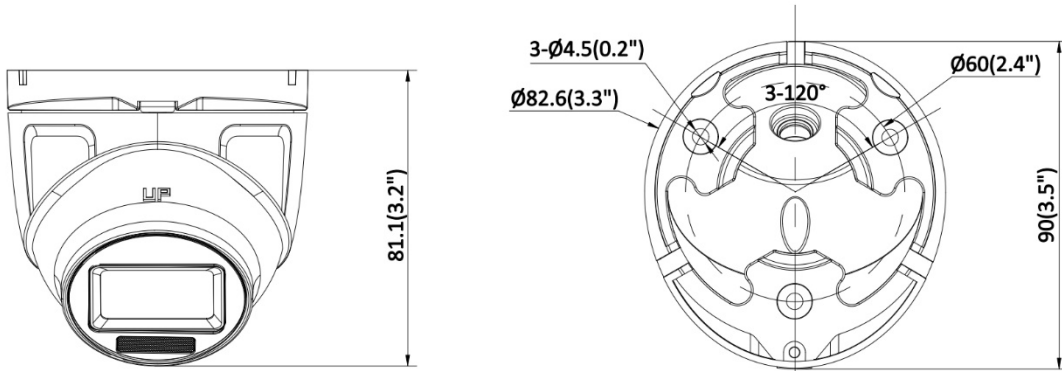

▪ **Available Model**

TVICAM-T2M-20DL

▪ **Dimension**

Unit: mm (inch)

▪ **Accessory**

▪ **Optional**

DS-1276ZJ-SUS Corner Mount	DS-2280ZJ Wall Mount	DS-1280ZJ-XS Junction Box	DS-1272ZJ-110-TRS Wall Mount	DS-1275ZJ-SUS Vertical Pole Mount