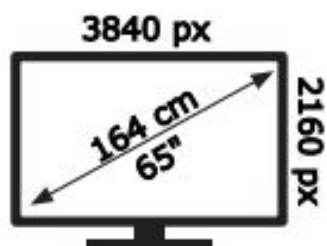

ENERGY

TOSHIBA

65QA5D63DG

85 kWh/1000h

ABCDEF **G**

195 kWh/1000h

2019/2013

50639470