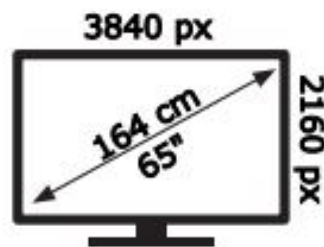

ENERGY

TOSHIBA

65QA5D63DG

85 kWh/1000h

ABCDEF **G**

195 kWh/1000h

2019/2013

50639470