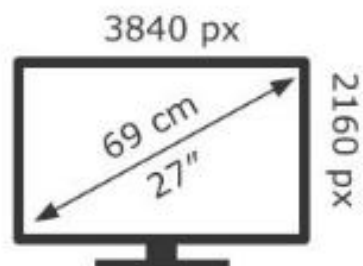

# ENERG

BenQ

SW272U

**25** kWh/1000h

ABCDEF**G**

**43** kWh/1000h

2019/2013