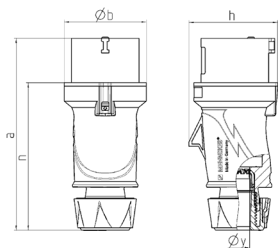

## Plug PowerTOP® Xtra S with SafeCONTACT

Part no. 13521

- screwless, with insulating displacing technique
- ergonomic enclosure design with nubbed grip areas
- rubberised cable gland with sealing
- strain relief and protection against kinking
- thread lock and safety slid
- area for self-adhesive labels

### Technical specifications

Ampere	16 A
Poles	3 p
Voltage	230 V
Clock position	6 h
Hertz	50-60 Hz
Connection technology	Screwless - SafeCONTACT
Contact	standard
Protection type	IP 54
Weight	183 g
Declaration of Conformity	VDE, EAC

### Drawing

Drawing 2 MB 253	Amp. Poles	16		32
		3	5	5
Dim. in mm	a	154	163	196
	b	55	68	78
	h	58	74	86
	n	118	122	151
	y	15	17.2	24.7
Terminal for cond. cross		1	1	2.5
section (mm²) min.-max.		-2.5	-2.5	-6