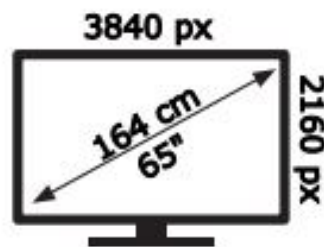

# ENERGY

**TOSHIBA**

**65QA5D63DG**

**85** kWh/1000h

ABCDEF **G**

**195** kWh/1000h

2019/2013

**50639470**