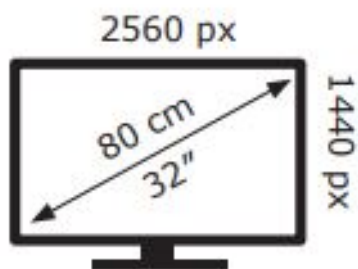

ENERGY

ASUS

XG32VC

41 kWh/1000h

ABCDEF**G**

64 kWh/1000h

2019/2013