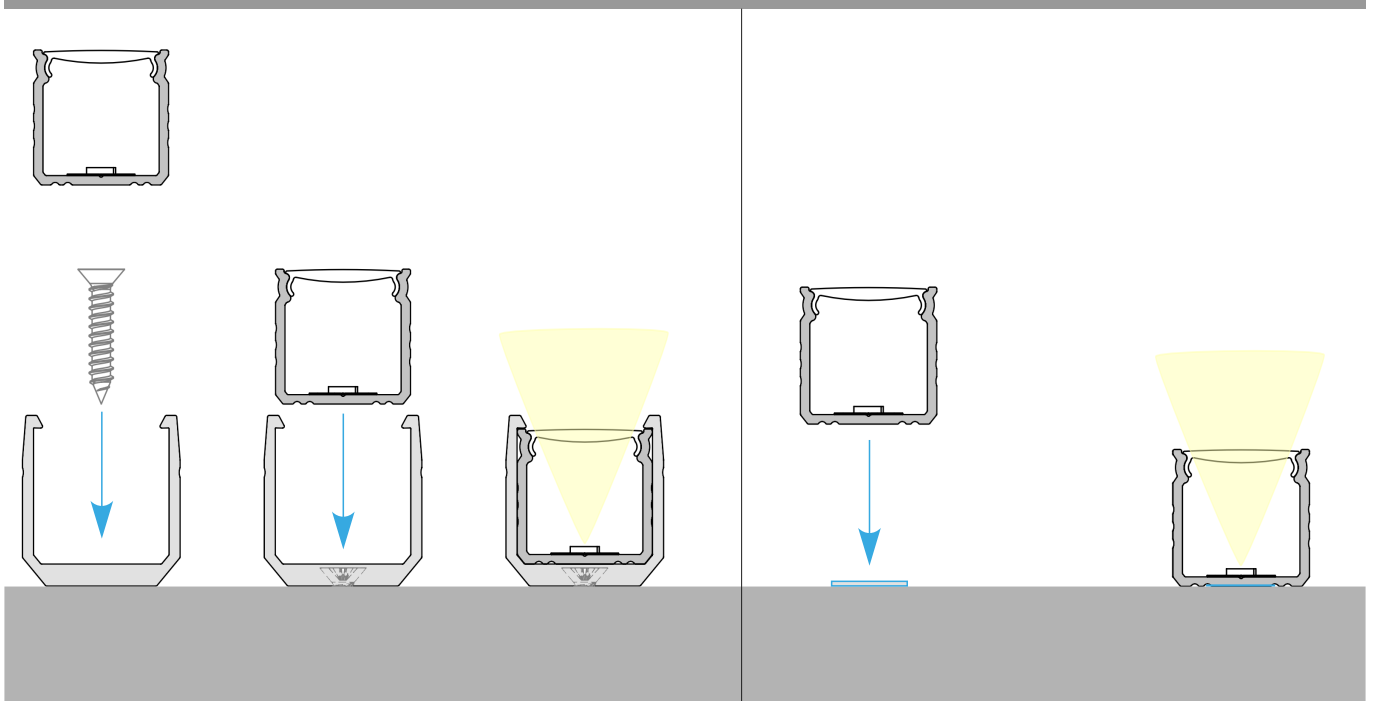

surface LED profile **GLS3**

Main features:

- possible to obtain a "light line"
- excellent heat dissipation
- designed and manufactured in the EU
- easy to install and remove the cover

Application:

- home and shop furniture lighting
- decorative and lighting installations
- for precise detail illumination
- installation in stairs and cavities

Available colors

-  raw aluminum
-  silver anodized
-  white powder coated
-  black powder coated

Additional information

Profile type	surface standard
LED strip width	max. 12mm
Standard lengths	1000mm, 2020mm, 3000mm
Installation method	brackets, double-sided tape.

Dimensions [mm]:

Installation scheme

Example of a clip installation

Example of a double-sided tape installation.

Product code

* **AS** - silver anodized, **LB** - black powder coated, **LW** - white powder coated, **RW** - raw aluminum

* **1000** - 1m, **2020** - 2,02m, **3000** - 3m, ** 1set of end caps include: 1x end cap, 1x end cap with hole, *** 1set of clips include: 1x clip, 1x screw