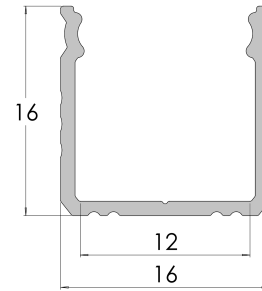

surface LED profile **GLS3**

Main features:

- possible to obtain a "light line"
- excellent heat dissipation
- designed and manufactured in the EU
- easy to install and remove the cover

Application:

- home and shop furniture lighting
- decorative and lighting installations
- for precise detail illumination
- installation in stairs and cavities

Available colors

-  raw aluminum
-  silver anodized
-  white powder coated
-  black powder coated

Additional information

Profile type	surface standard
LED strip width	max. 12mm
Standard lengths	1000mm, 2020mm, 3000mm
Installation method	brackets, double-sided tape.

Dimensions [mm]:

Installation scheme

Example of a clip installation

Example of a double-sided tape installation.

Product code

* **AS** - silver anodized, **LB** - black powder coated, **LW** - white powder coated, **RW** - raw aluminum