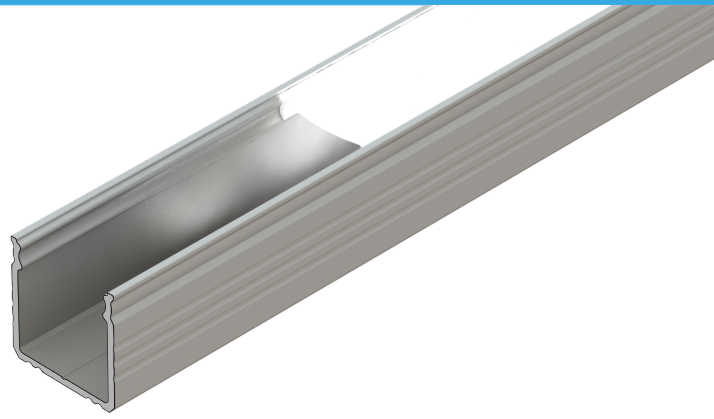

surface LED profile **GLS3**

Main features:

- possible to obtain a "light line"
- excellent heat dissipation
- designed and manufactured in the EU
- easy to install and remove the cover

Application:

- home and shop furniture lighting
- decorative and lighting installations
- for precise detail illumination
- installation in stairs and cavities

Available colors

-  raw aluminum
-  silver anodized
-  white powder coated
-  black powder coated

Additional information

Profile type	surface standard
LED strip width	max. 12mm
Standard lengths	1000mm, 2020mm, 3000mm
Installation method	brackets, double-sided tape.

Dimensions [mm]:

Installation scheme

Example of a clip installation

Example of a double-sided tape installation.

Product code

* **AS** - silver anodized, **LB** - black powder coated, **LW** - white powder coated, **RW** - raw aluminum