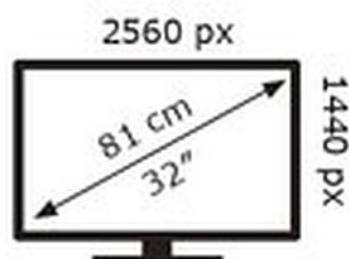

ENERG

ASUS

XG32AQ

33 kWh/1000h

ABCDEF**G**

74 kWh/1000h

2019/2013