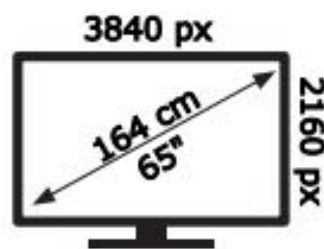

# ENERGY

**TOSHIBA**

**65QA5D63DG**

**85** kWh/1000h

ABCDEF **G**

**195** kWh/1000h

2019/2013

**50639470**