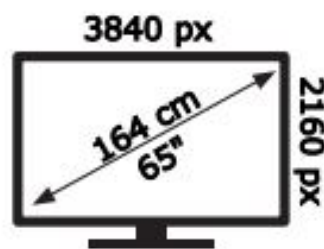

ENERGY

TOSHIBA

65QA5D63DG

85 kWh/1000h

ABCDEF **G**

195 kWh/1000h

2019/2013

50639470