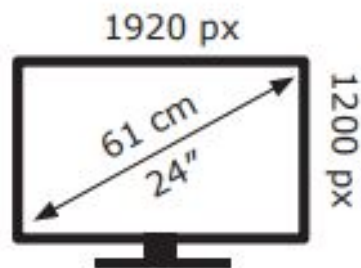

ENERG

HP, Inc.

Z24n G3 HSD-0076-W

17 kWh/1000h

2019/2013