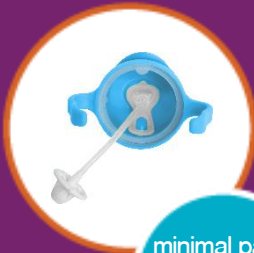

sippy cup

sippy cup

Our award-winning sippy cup features our innovative b.box weighted straw that moves with the liquid – whatever angle the cup is tilted. Our redesigned straw has a unique two-way valve, ensuring easy drinking and NO leaks, even with warm water.

The sippy cup ensures that tots can drink to the very last drop. They can also drink lying down, making it the ideal transition cup from bottle/breast feeding to milk in a cup. The perfect cup at home or on the go. Encourages independence with easy-grip handles and simple flip-top lid. Available in your favourite colours, with a premium matte-finish.

drink from any angle

minimal parts
+ pull tab for
easy cleaning

weighted
straw lets tots
drink from any
angle

Buy the
replacement straw
+ cleaning brush set,
sold separately –
increases longevity
of sippy cup, plus
it's an easy
upsell.

award winning Australian design

b.box
essentials redefined
www.bboxforkids.com

sippy cup

product features

- 6m+
- Weighted straw moves with the liquid, whatever angle the cup is held
- Unique 2-way valve for easy drinking, no leaks
- Can be used with warm water
- Simple flip top lid
- Easy grip handles
- Dimensions (cup with lid) 15 x 12 x 7.5cm
- 240mls/8oz capacity
- Dishwasher safe (top rack only)
- Replacement straw and cleaner set available, sold separately