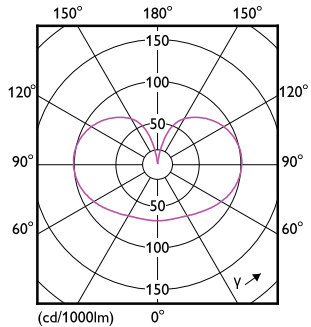

Żarówki LED z klasycznym żarnikiem

Dane fotometryczne

Light Distribution Diagram - LED classic 120W A67 E27 CDL FR ND 1SRT4