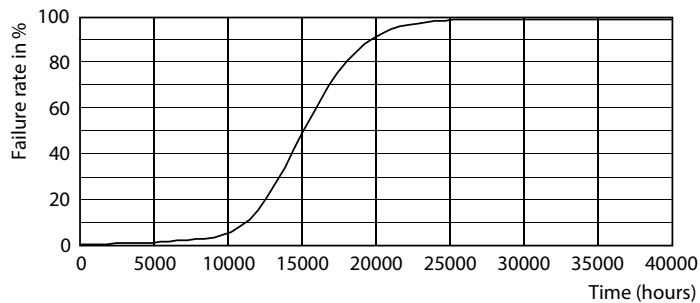

Okres eksploatacji

Life Expectancy Diagram - LED classic 120W A67 E27 CDL FR ND 1SRT4